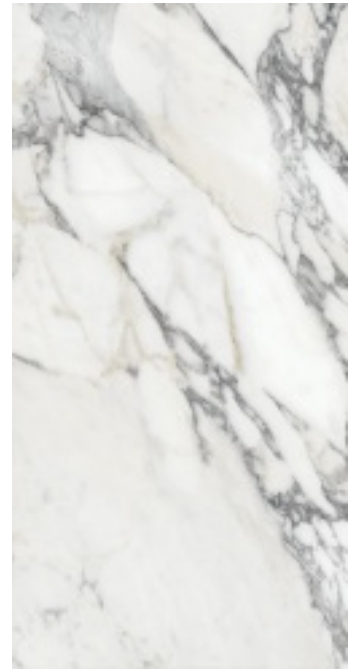

STATUARIO vaneto