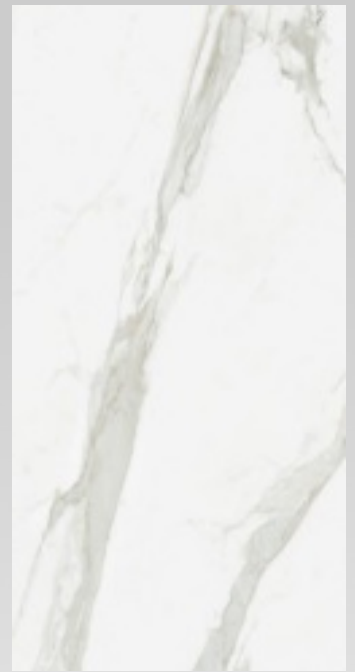

CALCATA Gold