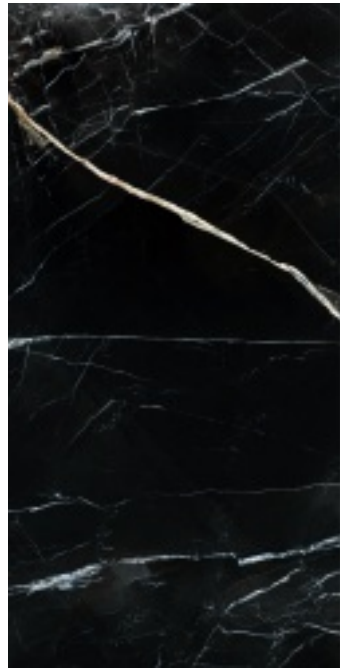

SANTABA

NAME	CODE	SIZE	FACE	FINISH	THICKNESS
SANTABA	ST 120x120	120x120 cm	5	Polished	13 mm
	ST 80x160	80x160 cm	5	Polished	13 mm
	ST 95x95	95x95 cm	5	Polished	13 mm