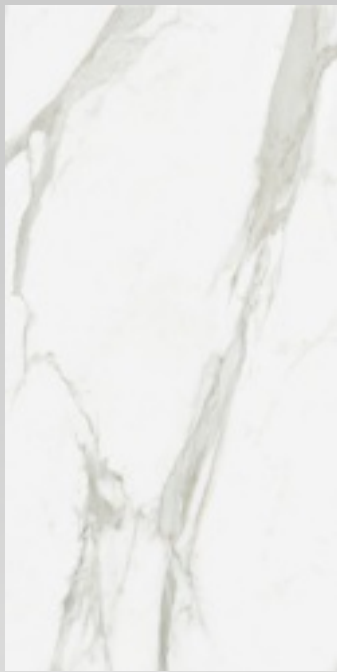

CALCATA Gold