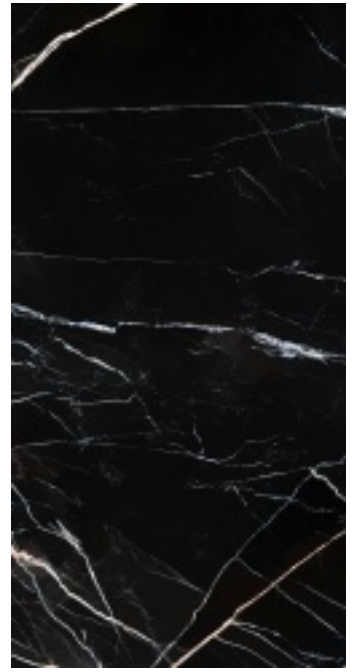

SANTABA

NAME	CODE	SIZE	FACE	FINISH	THICKNESS
SANTABA	ST 120x120	120x120 cm	5	Polished	13 mm
	ST 80x160	80x160 cm	5	Polished	13 mm
	ST 95x95	95x95 cm	5	Polished	13 mm