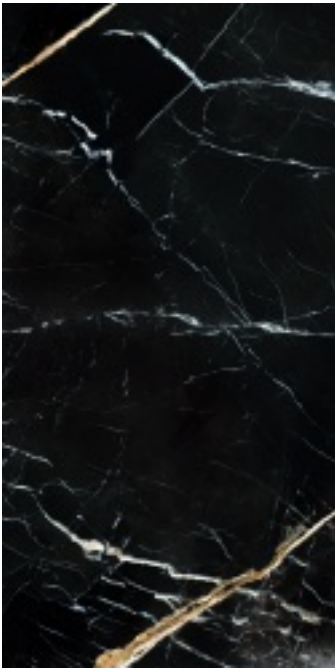

SANTABA

NAME	CODE	SIZE	FACE	FINISH	THICKNESS
SANTABA	ST 120x120	120x120 cm	5	Polished	13 mm
	ST 80x160	80x160 cm	5	Polished	13 mm
	ST 95x95	95x95 cm	5	Polished	13 mm