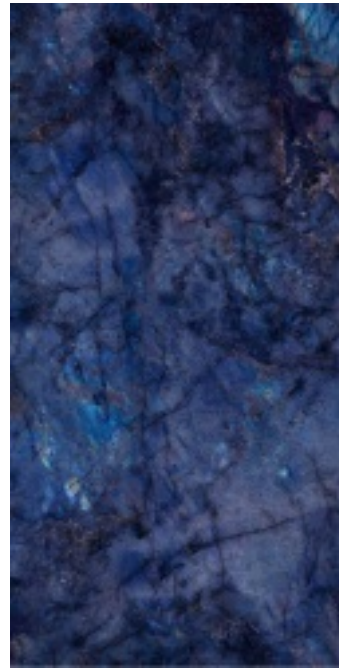

LABRADORITE