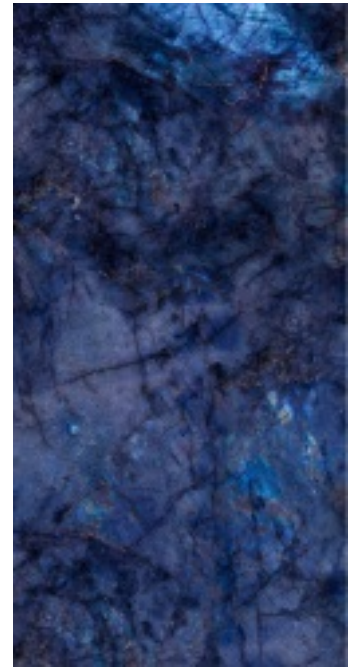

LABRADORITE