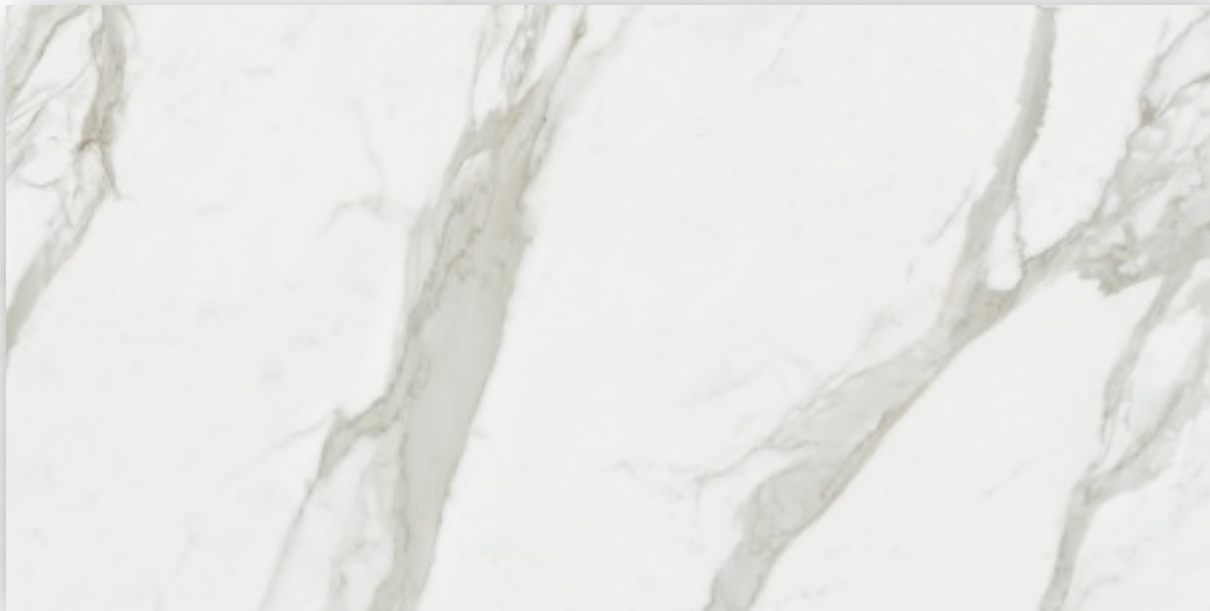

CALCATTA Gold

Calacatta Gold is an exclusive white marble with deep gray veining and occasional taupe/gold highlights. Its sophisticated and elegant appearance has graced beautiful homes for centuries.