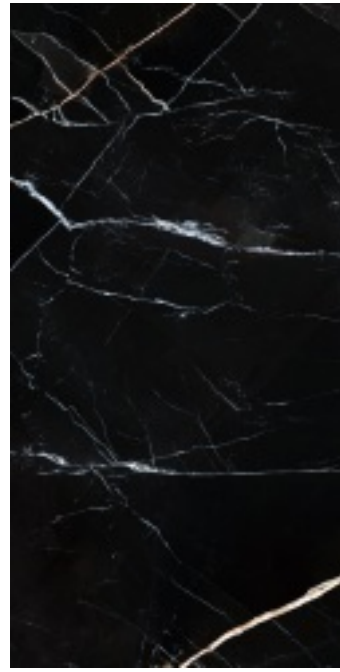

SANTABA

NAME	CODE	SIZE	FACE	FINISH	THICKNESS
SANTABA	ST 120x120	120x120 cm	5	Polished	13 mm
	ST 80x160	80x160 cm	5	Polished	13 mm
	ST 95x95	95x95 cm	5	Polished	13 mm