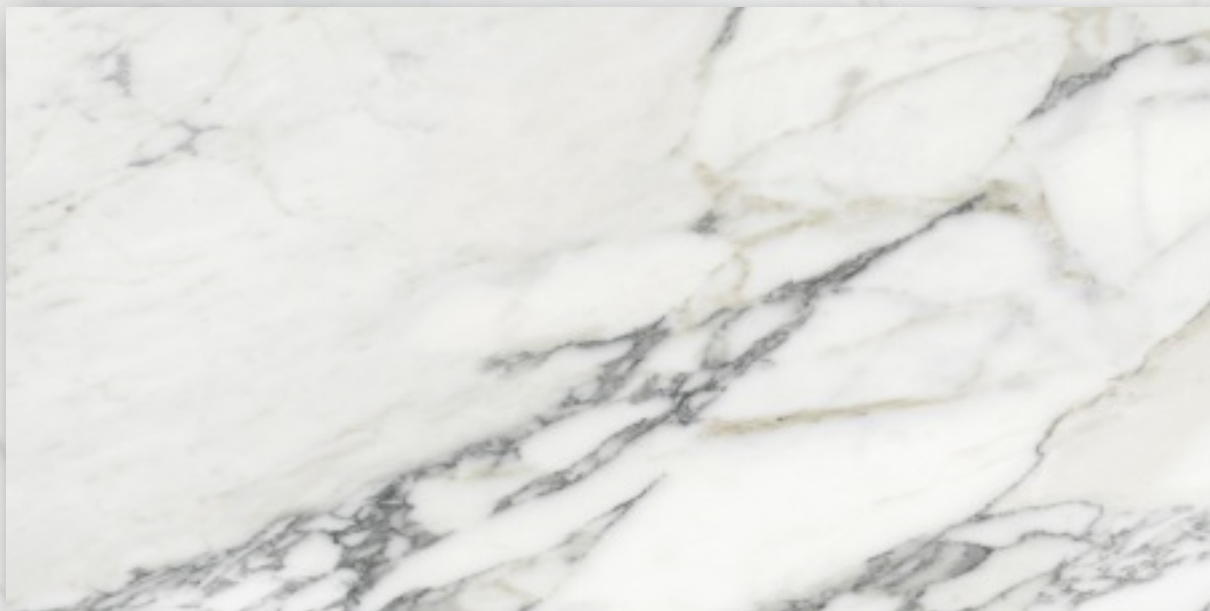

STONE Grey

STONE Black

STONE Grey

STATUARIO vaneto

Inspired by some of the world's most elegant marbles that delivers the intricacies of Italian marble in a functional and highly versatile form. Incredible durability is provided within a non-slip, scratch-resistant surface, making Stone Sense ideal for installation in residential or public spaces, even where heavy traffic is expected.