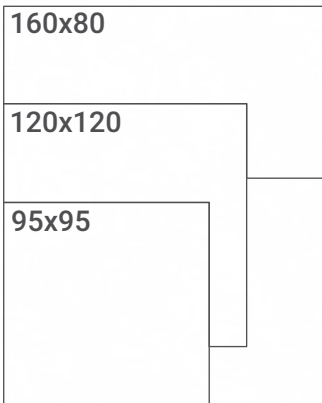

General Features

Product Sizes

CALCATA Gold

NAME	CODE	SIZE	FACE	FINISH	THICKNESS
CALCATA gold	CG 120x120	120x120 cm	8	Polished	13 mm
	CG 80x160	80x160 cm	8	Polished	13 mm
	CG 95x95	95x95 cm	8	Polished	13 mm