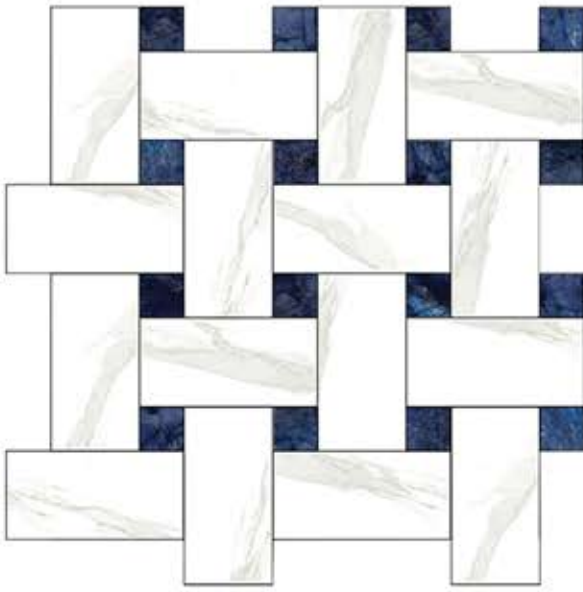

SCALA

Calcatta Gold + Labradorite

Technical information

Suitable for Use in

Labradorite is a new design at Tabriz tile concept collection, the texture of which is inspired by the precious stone of the same name. Labradorite is a popular decorative stone because of its labradorescence, which creates a dazzling optical phenomenon of a purple to deep blue sheen that shimmers in the light. A polished finish enhances the surface, for a unique and precious material is particularly suited for the decoration of luxury spaces, stores floors and walls. Also, in the use of interior decoration, due to having colors with high harmony.