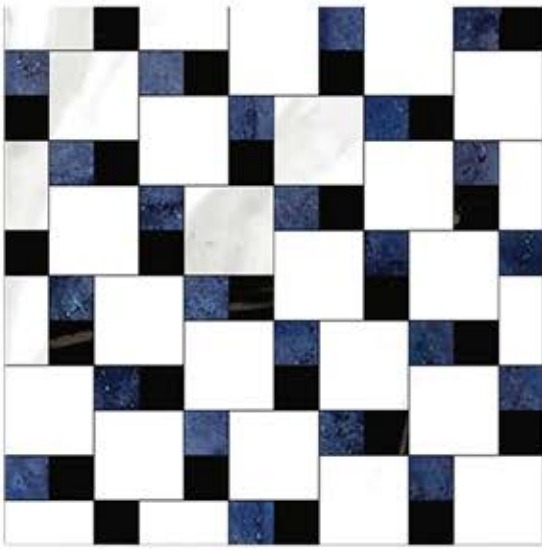

SCACCHI

Calcatta Gold+Labradorite + Santaba