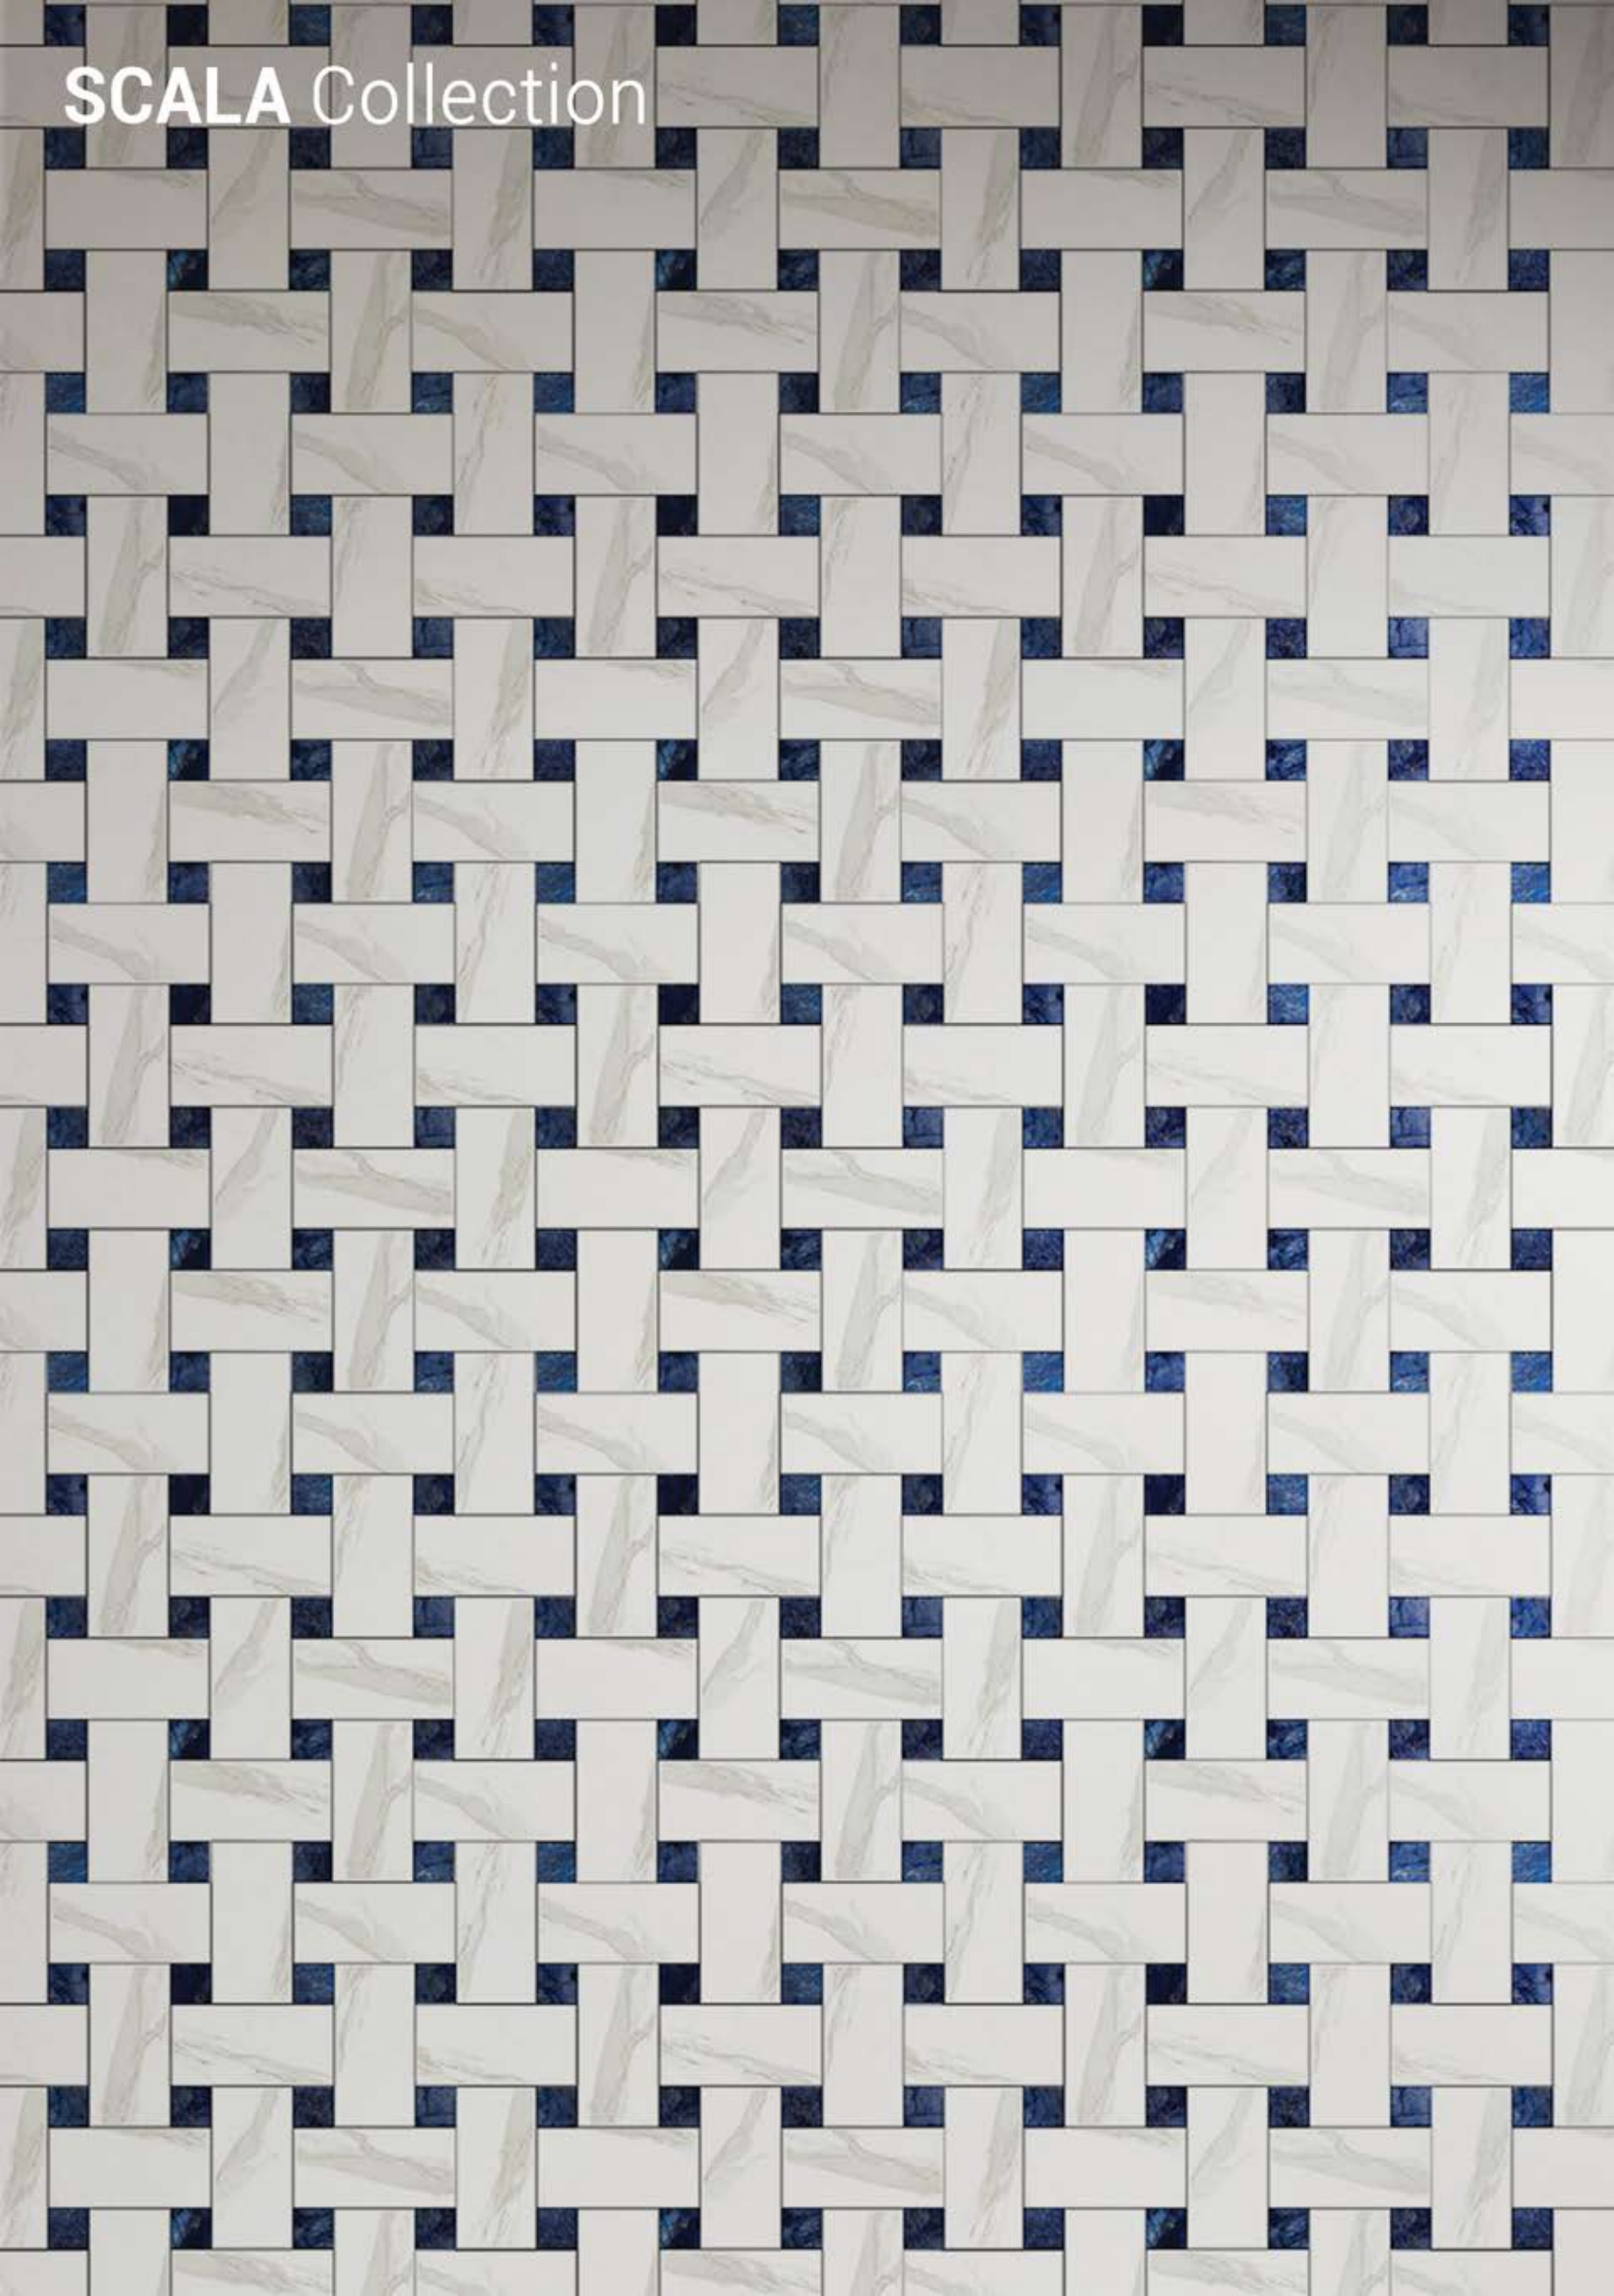

SCALA Collection