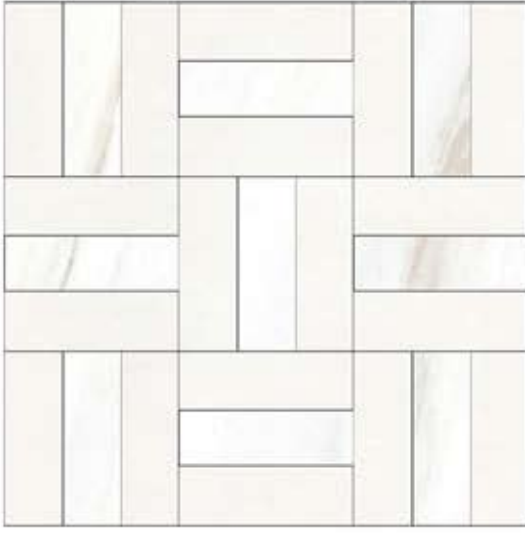

MISTA

Wide blanco + Covelano

Technical information

Suitable for Use in

Covelano is a gorgeous and multi-functional ceramic and porcelain wall and floor tile series that offers bright whites and beautiful graphics resembling Italian marble.

Marble is a cultural symbol of tradition and refined taste. Soft yet durable, white marble is still the material of choice for stone sculpting. Noble and opulent, marble reacts to its environment and daily use as to record the passage of time.

This product has a polish and matte appearance and with a thickness of 13 mm, it is suitable for indoor Wall & floors, outdoor areas, facades and bathrooms.