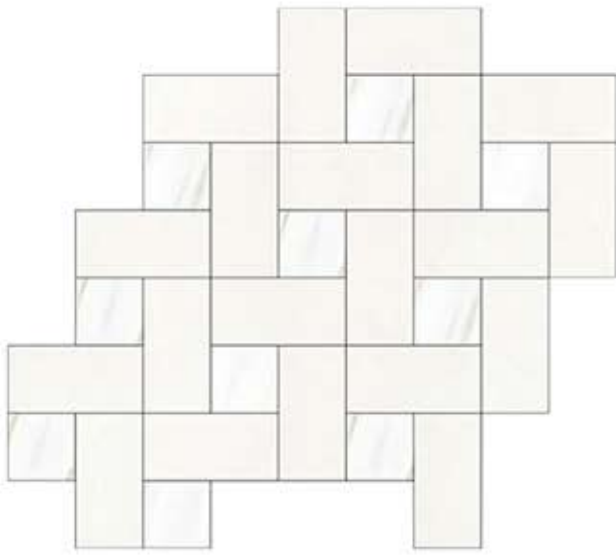

CUADRADA

Wide Blanco + Covelano

Technical information

Suitable for Use in

Covelano is a gorgeous and multi-functional ceramic and porcelain wall and floor tile series that offers bright whites and beautiful graphics resembling Italian marble. Marble is a cultural symbol of tradition and refined taste. Soft yet durable, white marble is still the material of choice for stone sculpting. Noble and opulent, marble reacts to its environment and daily use as to record the passage of time.

This product has a polish and matte appearance and with a thickness of 13 mm, it is suitable for indoor Wall & floors, outdoor areas, facades and bathrooms