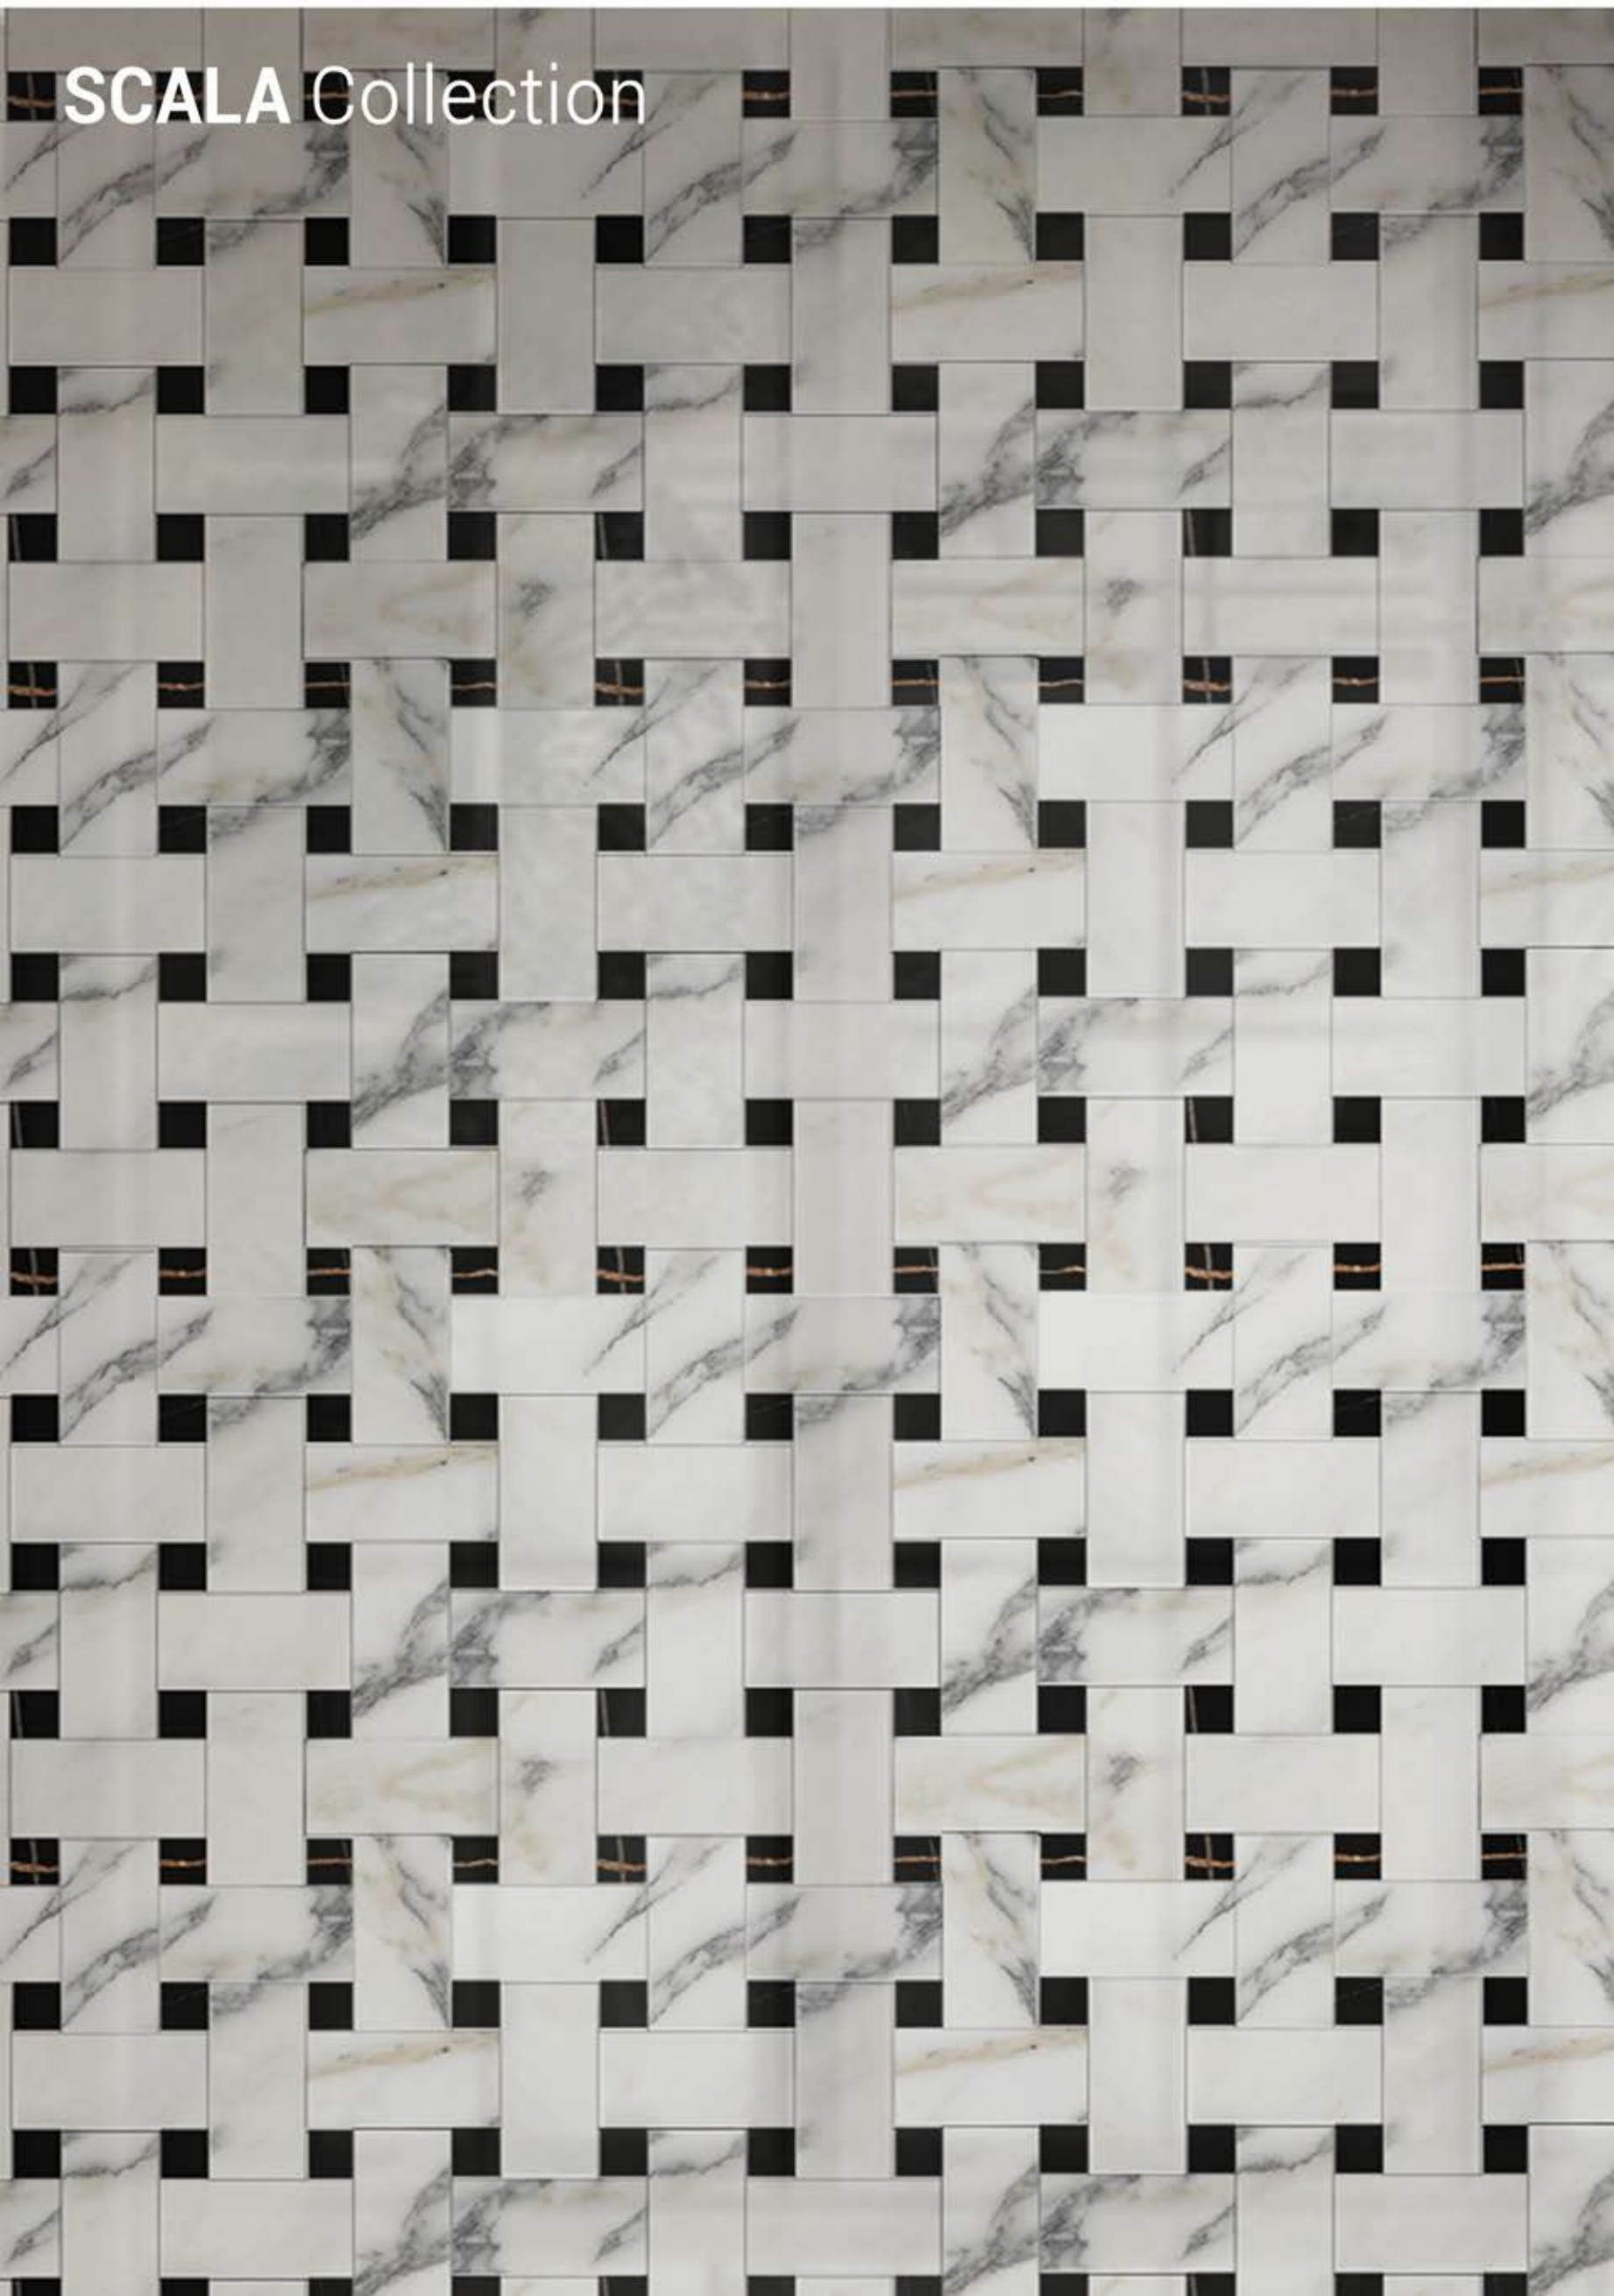

SCALA Collection