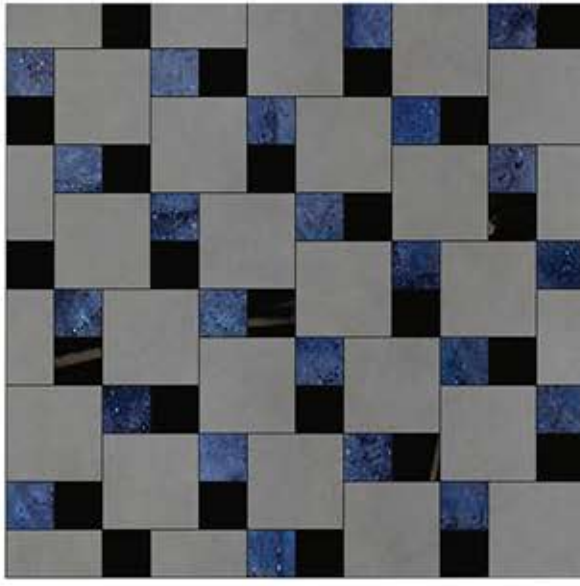

SCACCHI

Wide Grey +Labradorite + Santaba