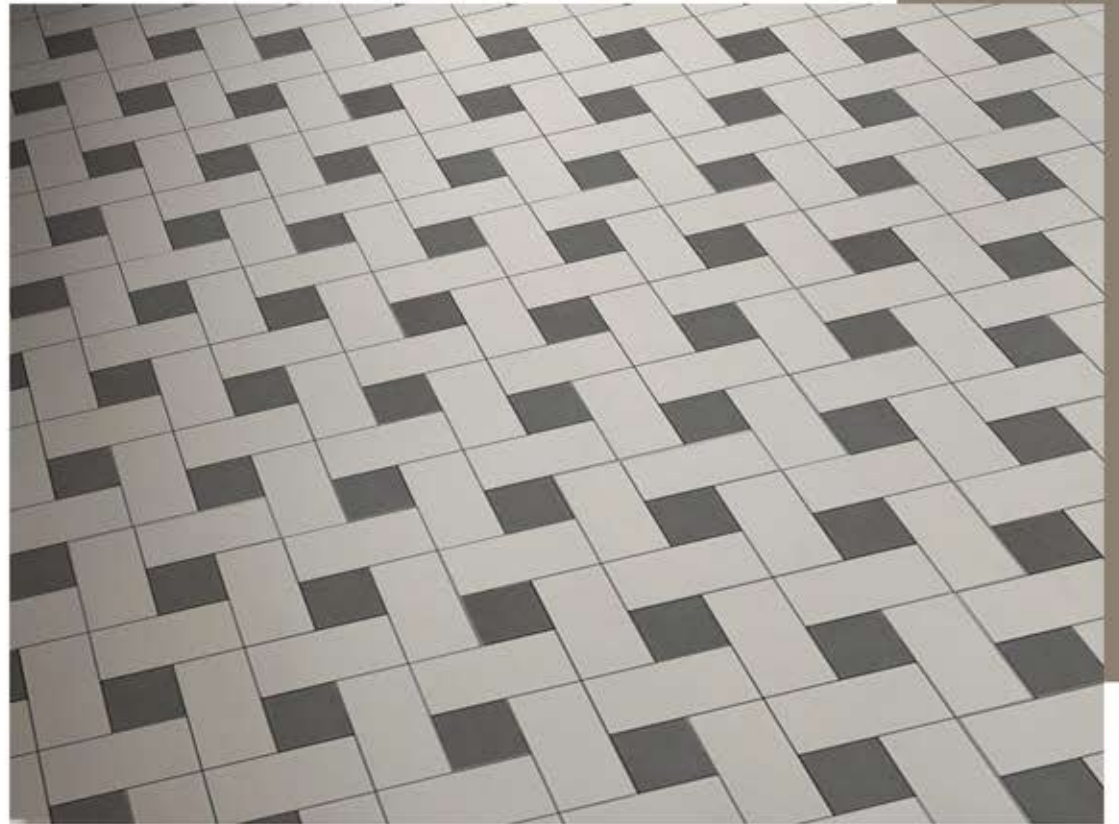

### Suitable for Use in

In the **WIDE series** of the Tabriz Tile Concept Collection, a stone slab with small spots and scratches and uniform color can be felt. A minimalist and simple design that is modern at the same time. Simple texture gives the designers the most freedom of action in the layout of the surfaces. The large dimensions of TTC ceramics are ideally suited for covering large areas.

# CUADRADA

Wide blanco + Wide Grey

In the **WIDE series** of the Tabriz Tile Concept Collection, a stone slab with small spots and scratches and uniform color can be felt. A minimalist and simple design that is modern at the same time. Simple texture gives the designers the most freedom of action in the layout of the surfaces. The large dimensions of TTC ceramics are ideally suited for covering large areas.